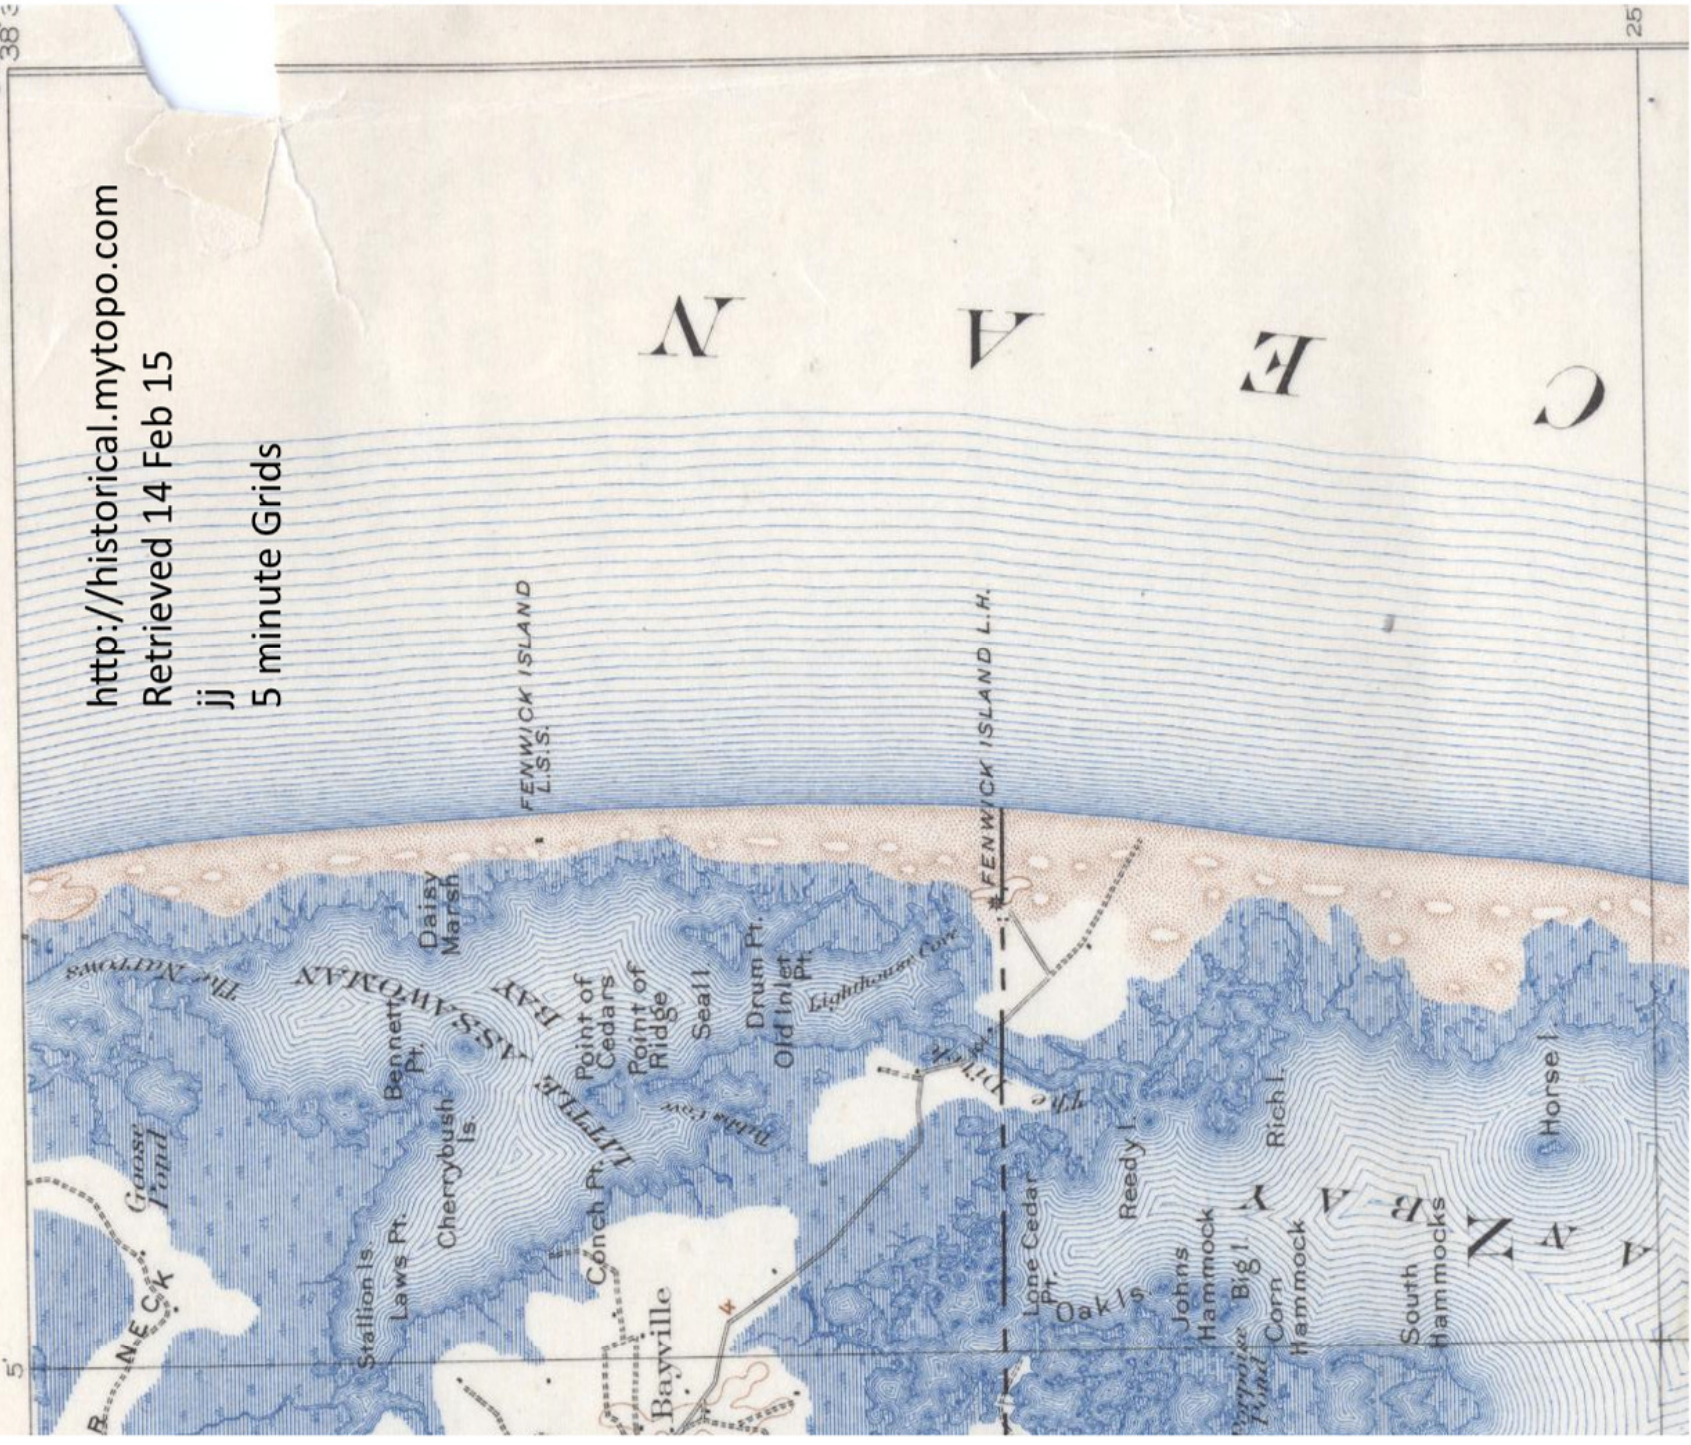

MINERAL INDUSTRY
LIBRARY

MARYLAND-DELAWARE
OCEAN CITY QUADRANGLE

Map Survey 1901

75° 00' 38" E

<http://historical.mytopo.com>
 Retrieved 14 Feb 15
 jj
 5 minute Grids